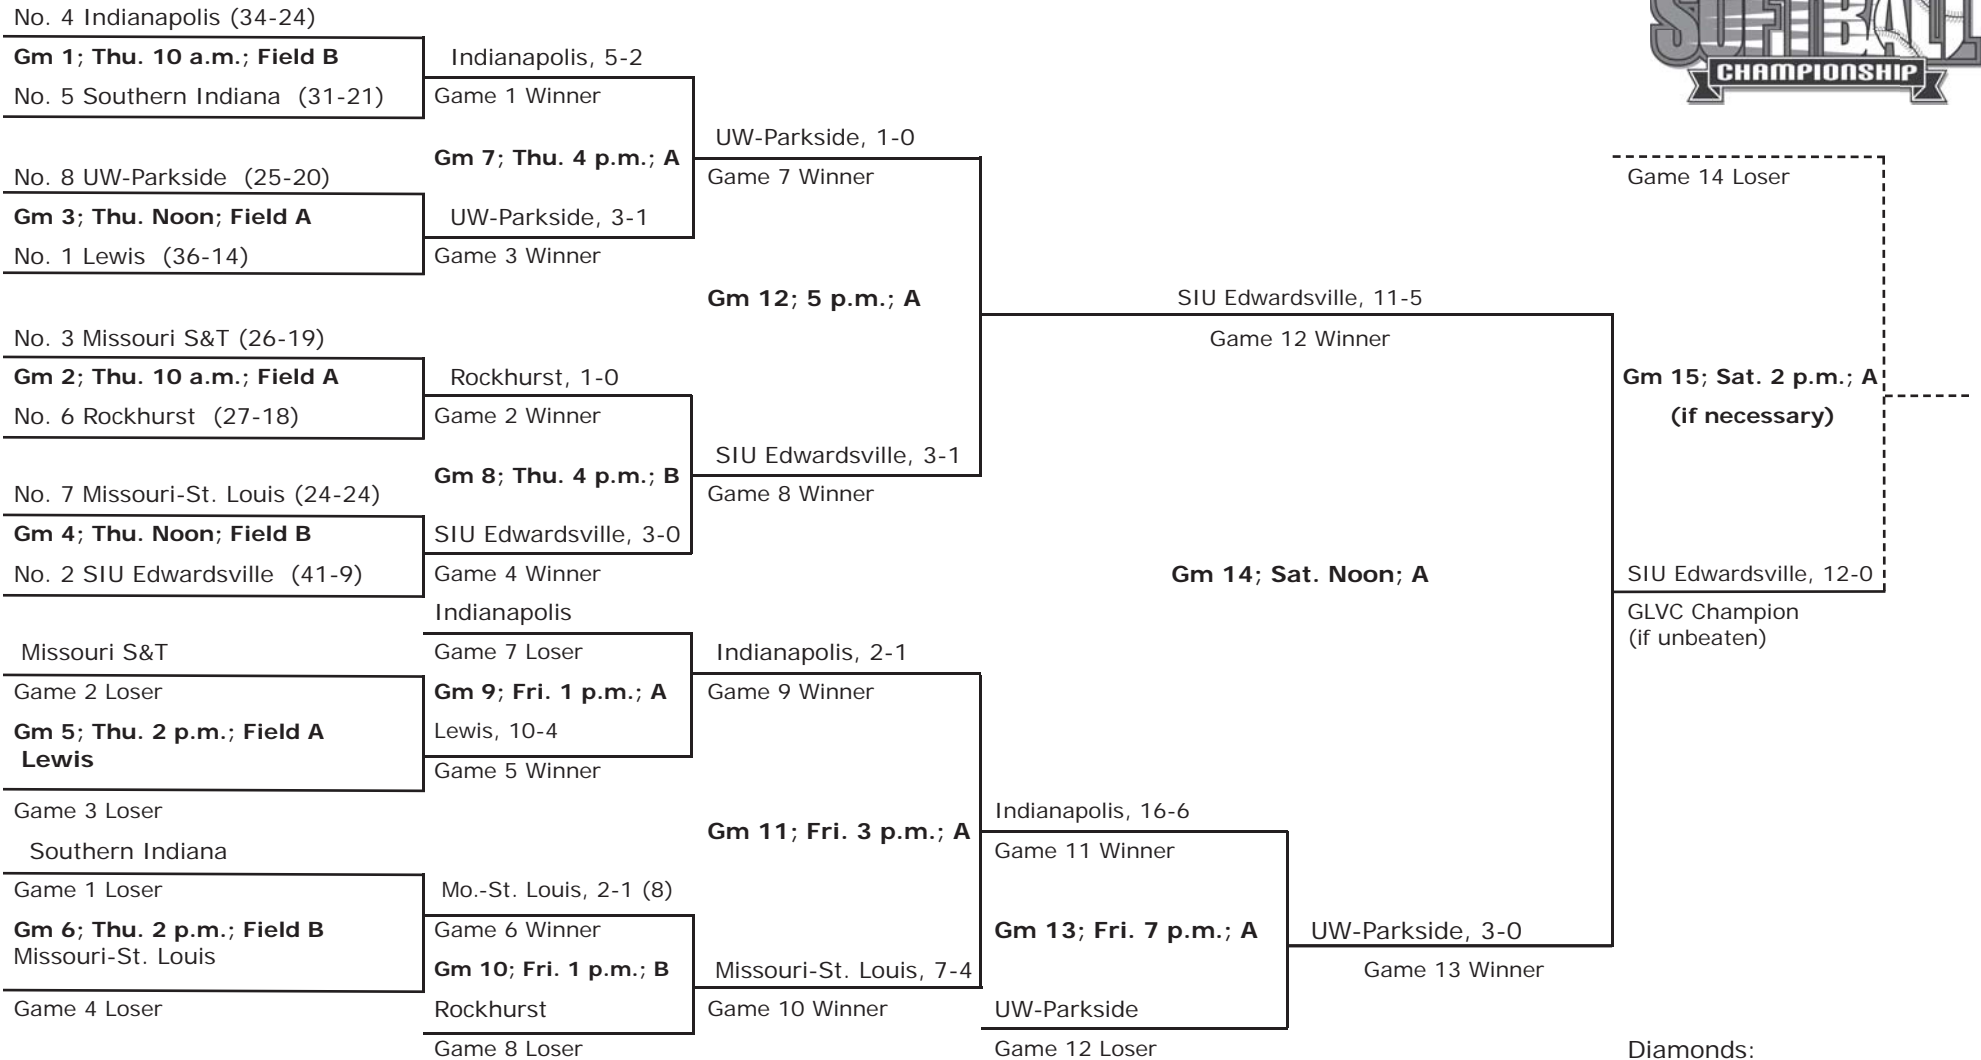

2008 Great Lakes Valley Conference Softball Tournament

Diamonds:
 A - Mizuno Field #2
 B - Field #3